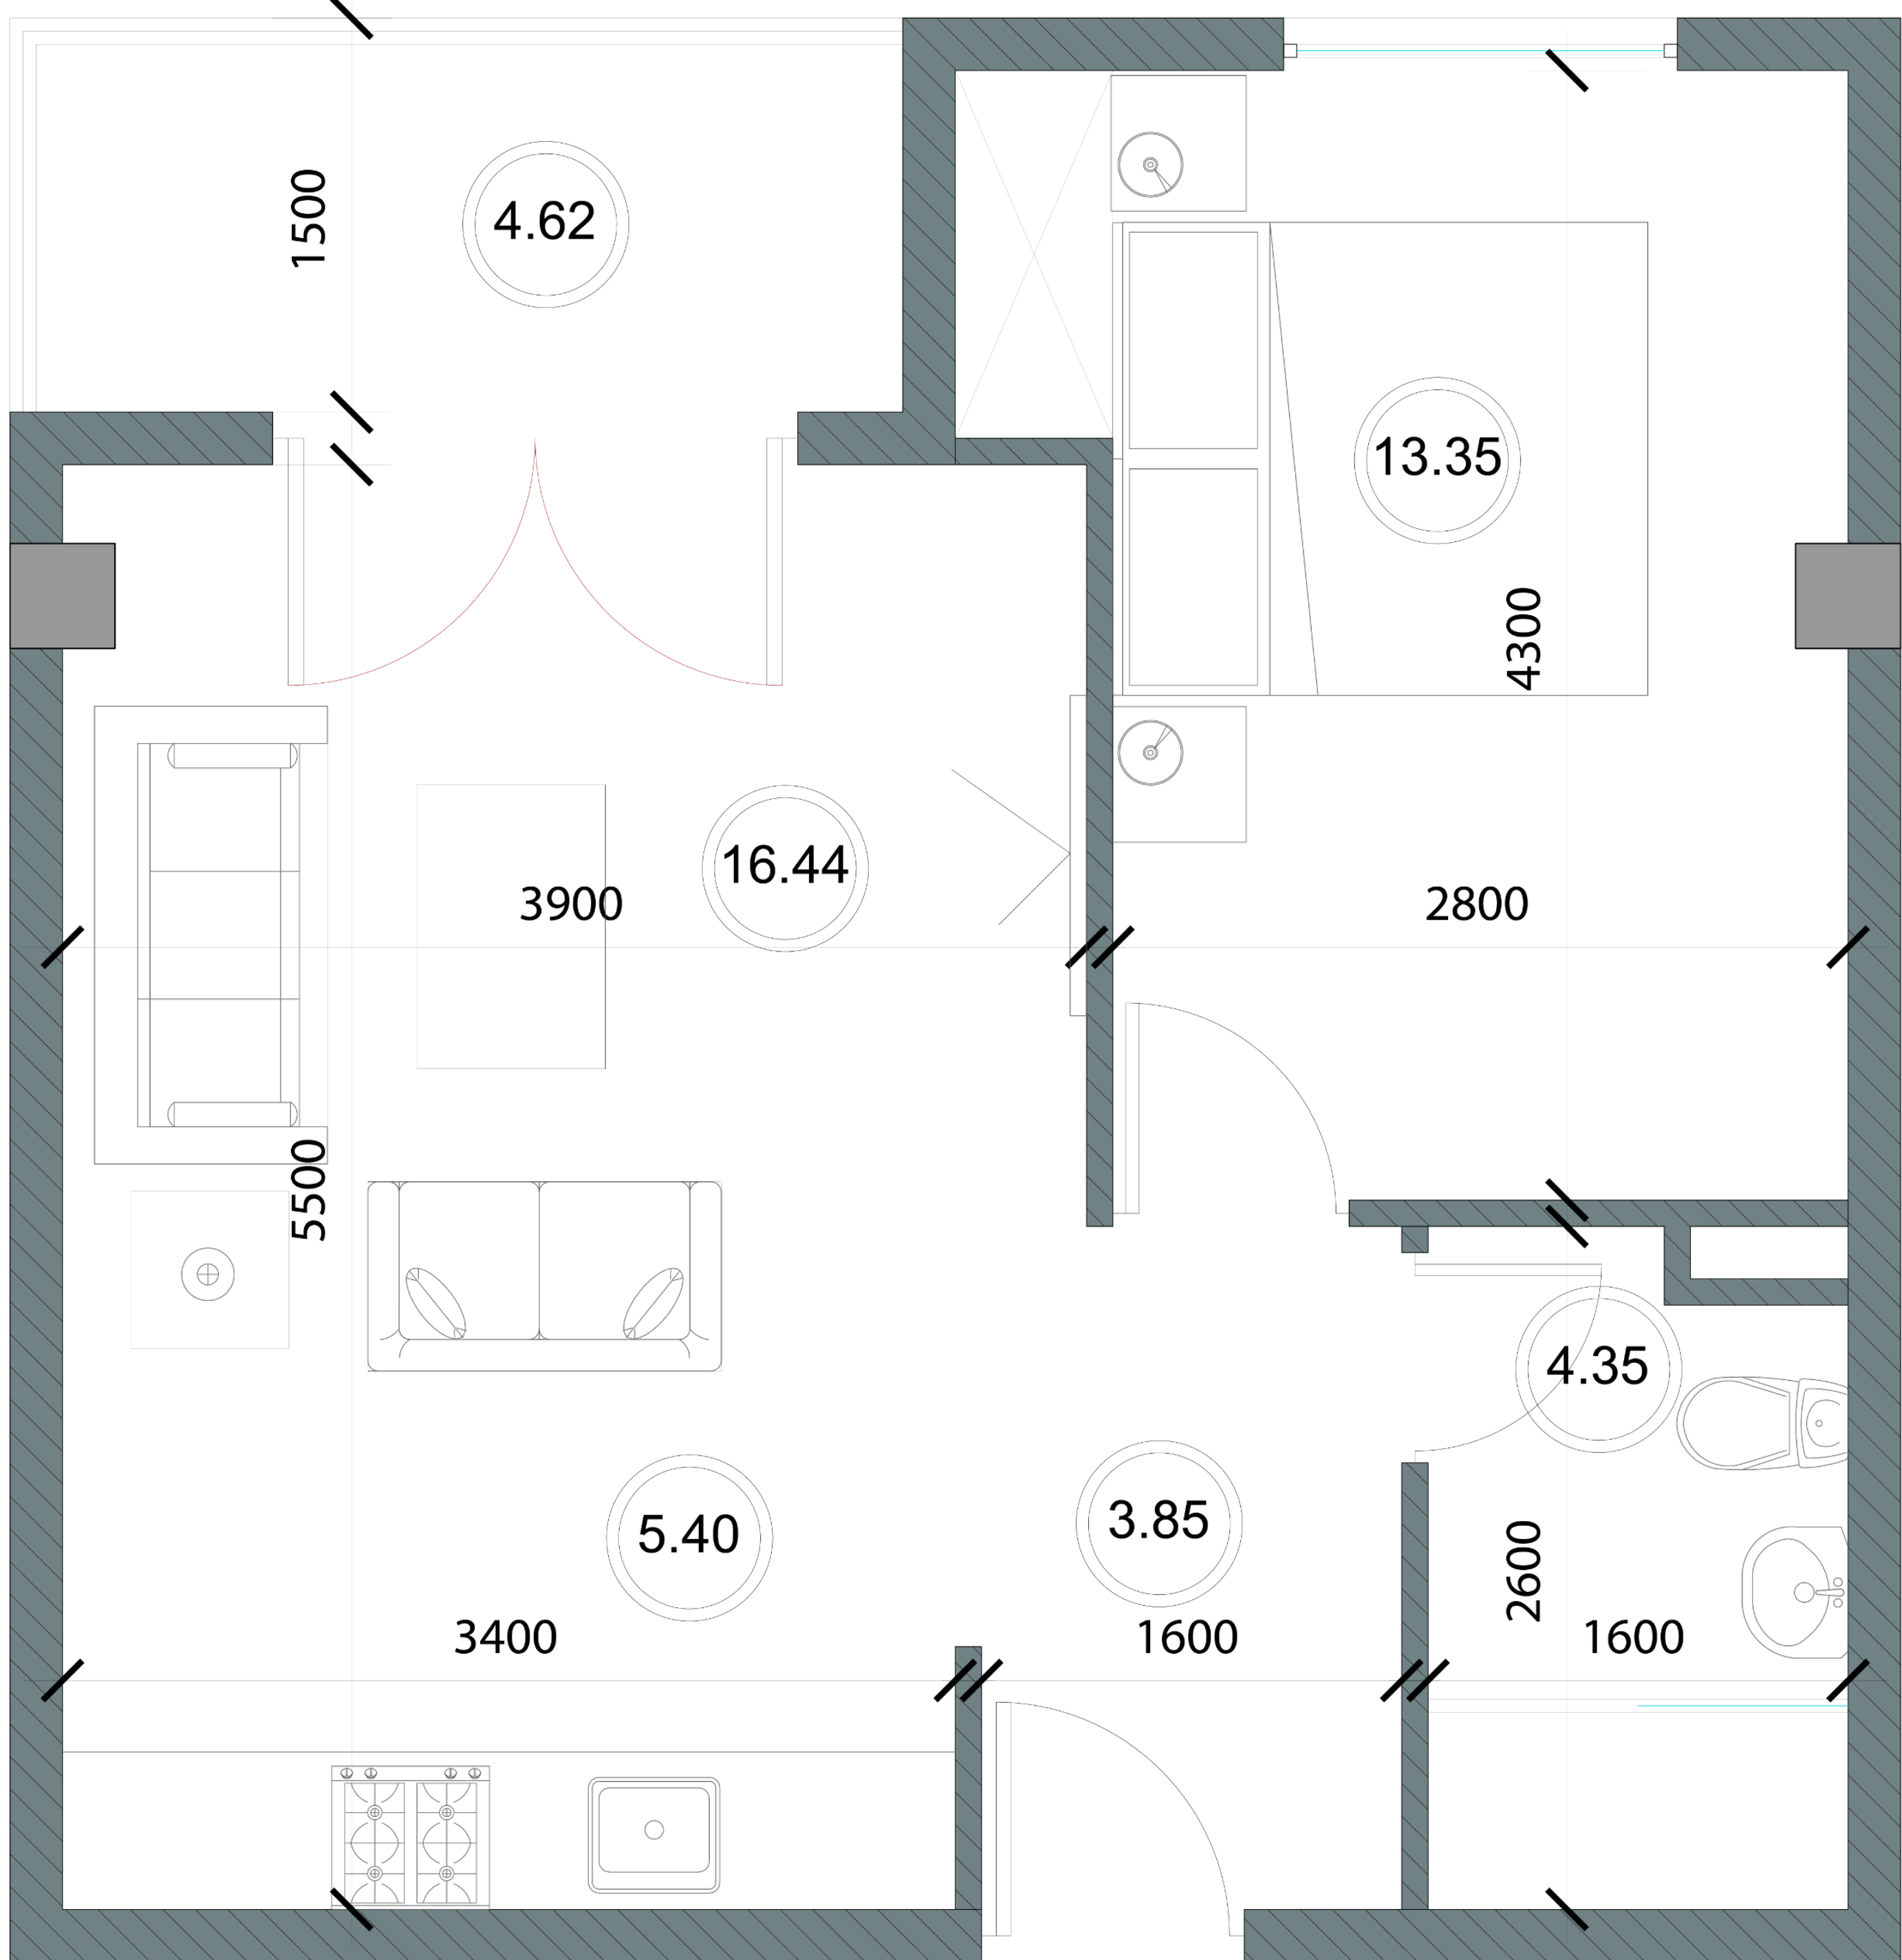

# Apartment 3

Area - 48.01 sqm

Entrance hall	3.85 sqm
Living room	16.44 sqm
Kitchen	5.4 sqm
Bedroom	13.35 sqm
Bathroom	4.35 sqm
Balcony	4.62 sqm